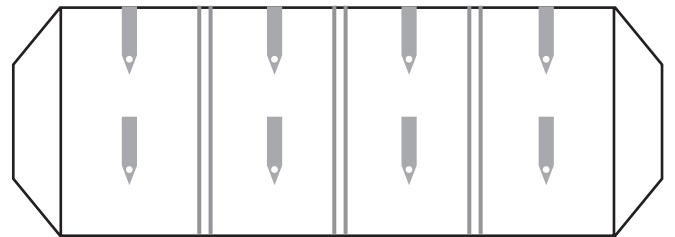

For other sizes please see reverse and Price List

Stock Rolls

SERIES

R14 – Charm/Pendant Roll, 60 hooks

R2/EL – Watch Roll, 11"/280mm wide 12 partitions

R3/E – Bracelet Roll 18 partitions

R8 – Ring Roll, 18 tubes

R9L – Necklet Roll 36 Rings

R10/L Chain Roll 16 Snaps

R13A – Brooch Roll 27 Square

R16 Four Necklace

R18 Earring Roll 120 Pairs

R17A – Eight Bangle Roll

R19 – Earring Role 120 Pairs

R20 – Combination Roll