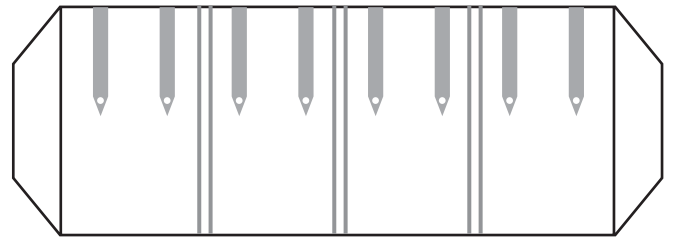

R16 Four Necklace