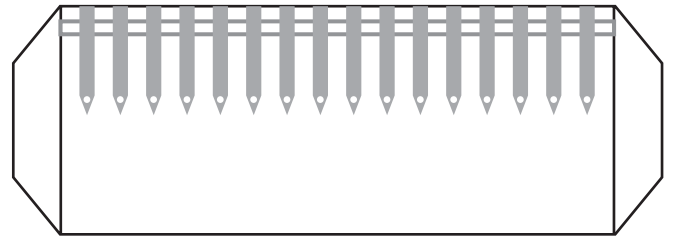

R10/L Chain Roll 16 Snaps