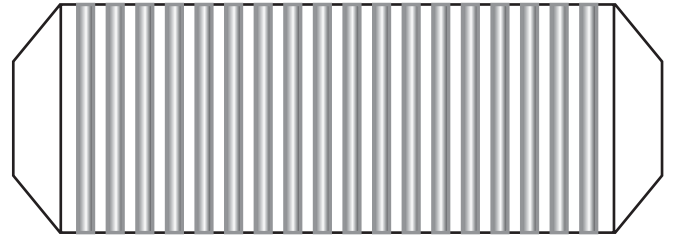

For other sizes please see reverse and Price List

Stock Rolls

SERIES

R14 – Charm/Pendant Roll, 60 hooks

R2/EL – Watch Roll, 11"/280mm wide 12 partitions

R3/E – Bracelet Roll 18 partitions

R8 – Ring Roll, 18 tubes