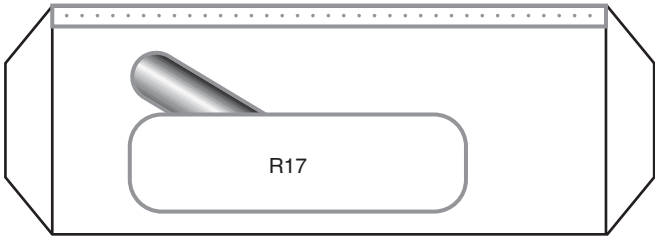

For other sizes please see reverse and Price List

Stock Rolls

SERIES

R14 – Charm/Pendant Roll, 60 hooks

R2/EL – Watch Roll, 11"/280mm wide 12 partitions

R3/E – Bracelet Roll 18 partitions

R8 – Ring Roll, 18 tubes