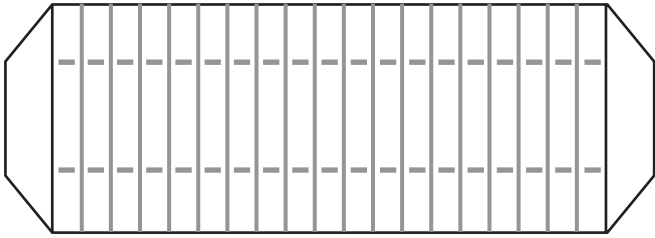

For other sizes please see reverse and Price List

Stock Rolls

SERIES

R14 – Charm/Pendant Roll, 60 hooks

R2/EL – Watch Roll, 11"/280mm wide 12 partitions

R3/E – Bracelet Roll 18 partitions

R8 – Ring Roll, 18 tubes