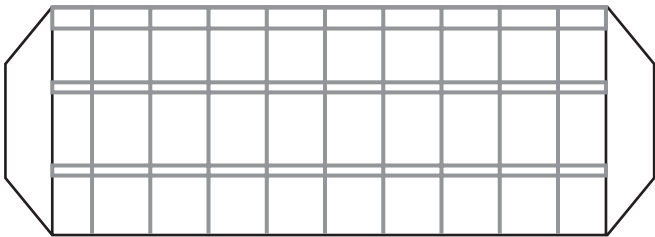

R13A – Brooch Roll 27 Square