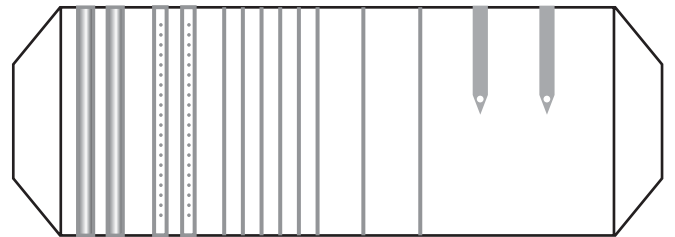

For other sizes please see reverse and Price List

Stock Rolls

SERIES

R14 – Charm/Pendant Roll, 60 hooks

R2/EL – Watch Roll, 11"/280mm wide 12 partitions

R3/E – Bracelet Roll 18 partitions

R8 – Ring Roll, 18 tubes

R9L – Necklet Roll 36 Rings

R10/L Chain Roll 16 Snaps

R13A – Brooch Roll 27 Square

R16 Four Necklace

R18 Earring Roll 120 Pairs

R17A – Eight Bangle Roll

R19 – Earring Role 120 Pairs

R20 – Combination Roll