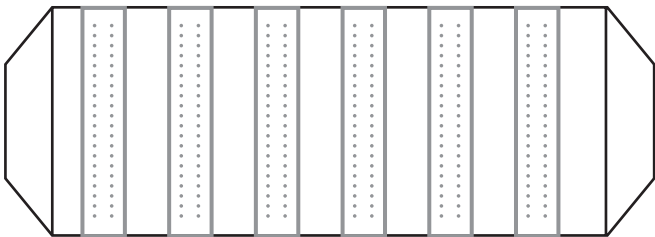

For other sizes please see reverse and Price List

Stock Rolls

SERIES

R14 – Charm/Pendant Roll, 60 hooks

R2/EL – Watch Roll, 11"/280mm wide 12 partitions

R3/E – Bracelet Roll 18 partitions

R8 – Ring Roll, 18 tubes

R9L – Necklet Roll 36 Rings

R10/L Chain Roll 16 Snaps

R13A – Brooch Roll 27 Square

R16 Four Necklace

R18 Earring Roll 120 Pairs

R17A – Eight Bangle Roll

R19 – Earring Role 120 Pairs

R20 – Combination Roll